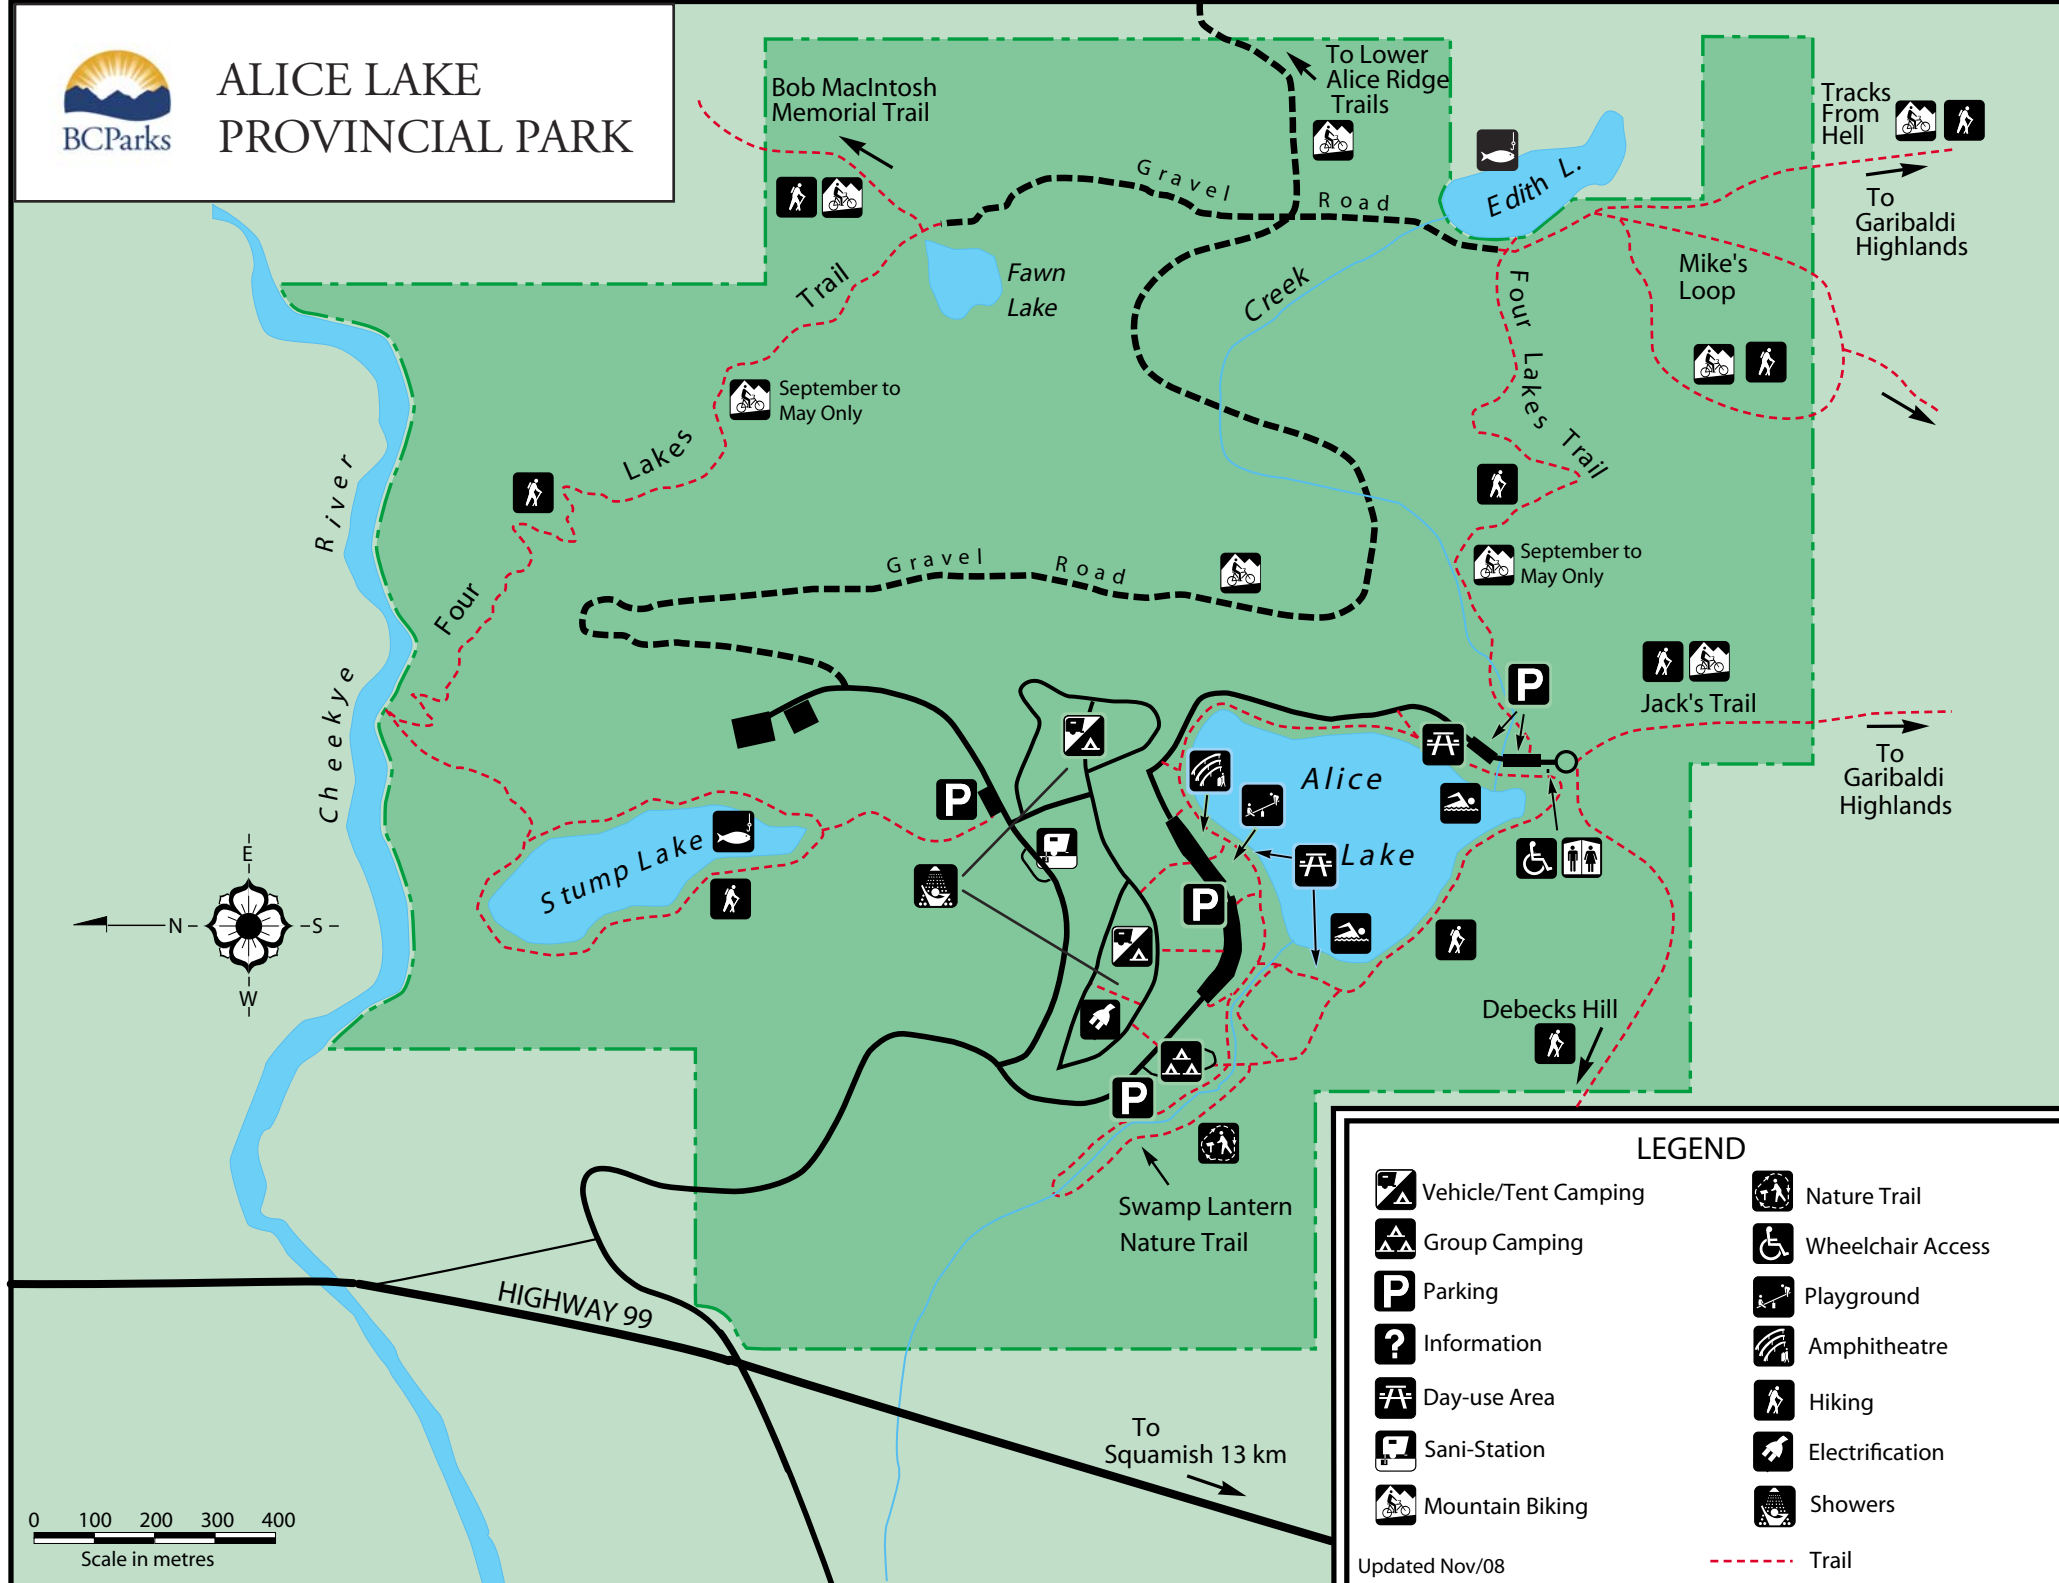

ALICE LAKE PROVINCIAL PARK

LEGEND

	Vehicle/Tent Camping		Nature Trail
	Group Camping		Wheelchair Access
	Parking		Playground
	Information		Amphitheatre
	Day-use Area		Hiking
	Sani-Station		Electrification
	Mountain Biking		Showers
			Trail

Updated Nov/08